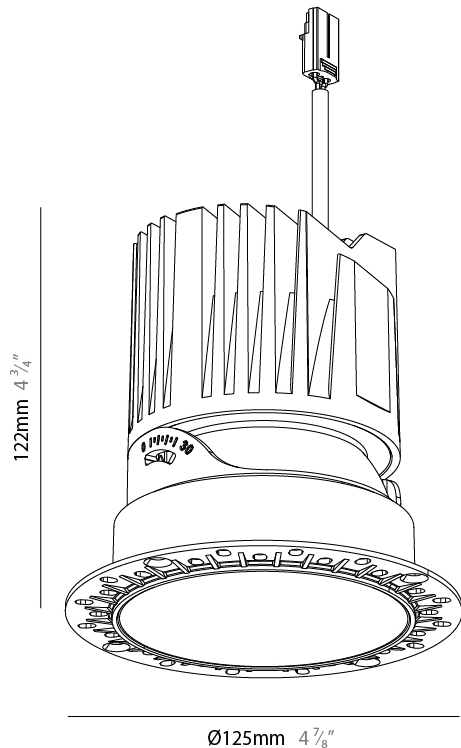

GENERAL

Series: Bioniq Evo
Partner: Prolicht
Division: Architectural
Installation: Trimless
Product Type: Downlight
Mounting Location: Ceiling
Light Distribution: Adjustable / Direct

PHYSICAL

Aperture Sizes - Downlights: 4"
Shape: Round
Diameter (mm): 125
Diameter (in): 4 7/8
Height (mm): 122
Depth (mm): 135
Height (in): 4 3/4
Depth (in): 5 1/16
Ceiling Thickness (mm): 10 - 50
Ceiling Thickness (in): 3/8 - 1 15/16
Weight (kg): 0.7
Fixture Finish: [BLK / WHI / ARB / CHR](#)
Fixture Material: Extruded Aluminum
Cut-out Measurements: Ø 95mm/3 3/4"

ELECTRICAL

Lamp Type: LED (Zhaga Standard)
Input Wattage (W): 21.9
Total Output Wattage (W): 20
Dimming: [Non-dimming / DALI Dimming / MATTER Dimming](#)
Driver Included: No
Driver Location: Remote
Driver Type: Constant Current - Universal
Driver Class: Class 2
Constant Current (MA): 500mA
Upon Request: [0-10V Dimming / Phase Dimming](#)

LED

Color Temperature (*K): [2400 / 2700 / 3000 / 3500 / 4000](#)
Max. Delivered Lumen (lm): Max 2583
Nominal Lumen (lm): 3490
CRI: >90 CRI
Efficiency (%): 117.9
Lamp Life (hrs): 50000

OPTICAL

Beam Angle: [26 / 34 / 46 / 56](#)
Adjustability: [Rotational 350° / Tilt 30°](#)

RATINGS AND CERTIFICATIONS

Certified By: Certified for North American Standards
IP rating: IP65
Glare Rating: ≤ 10