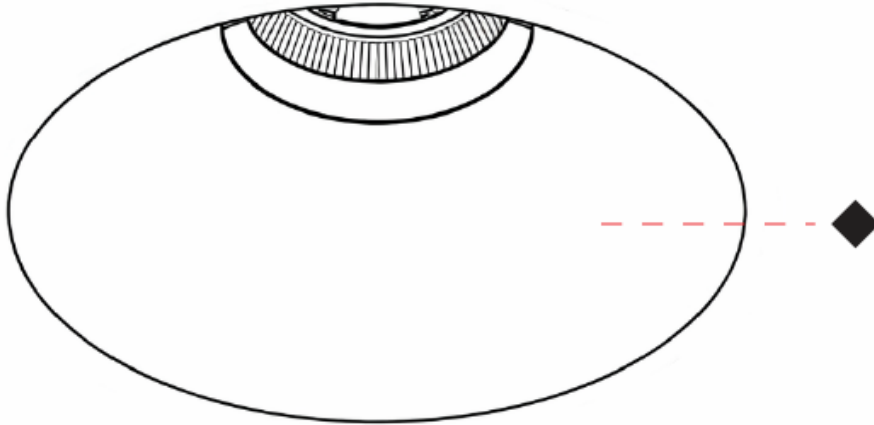

A350213-

PROJECT	_____
TYPE	_____
SPECIFIER	_____
QUANTITY	_____
DATE	_____